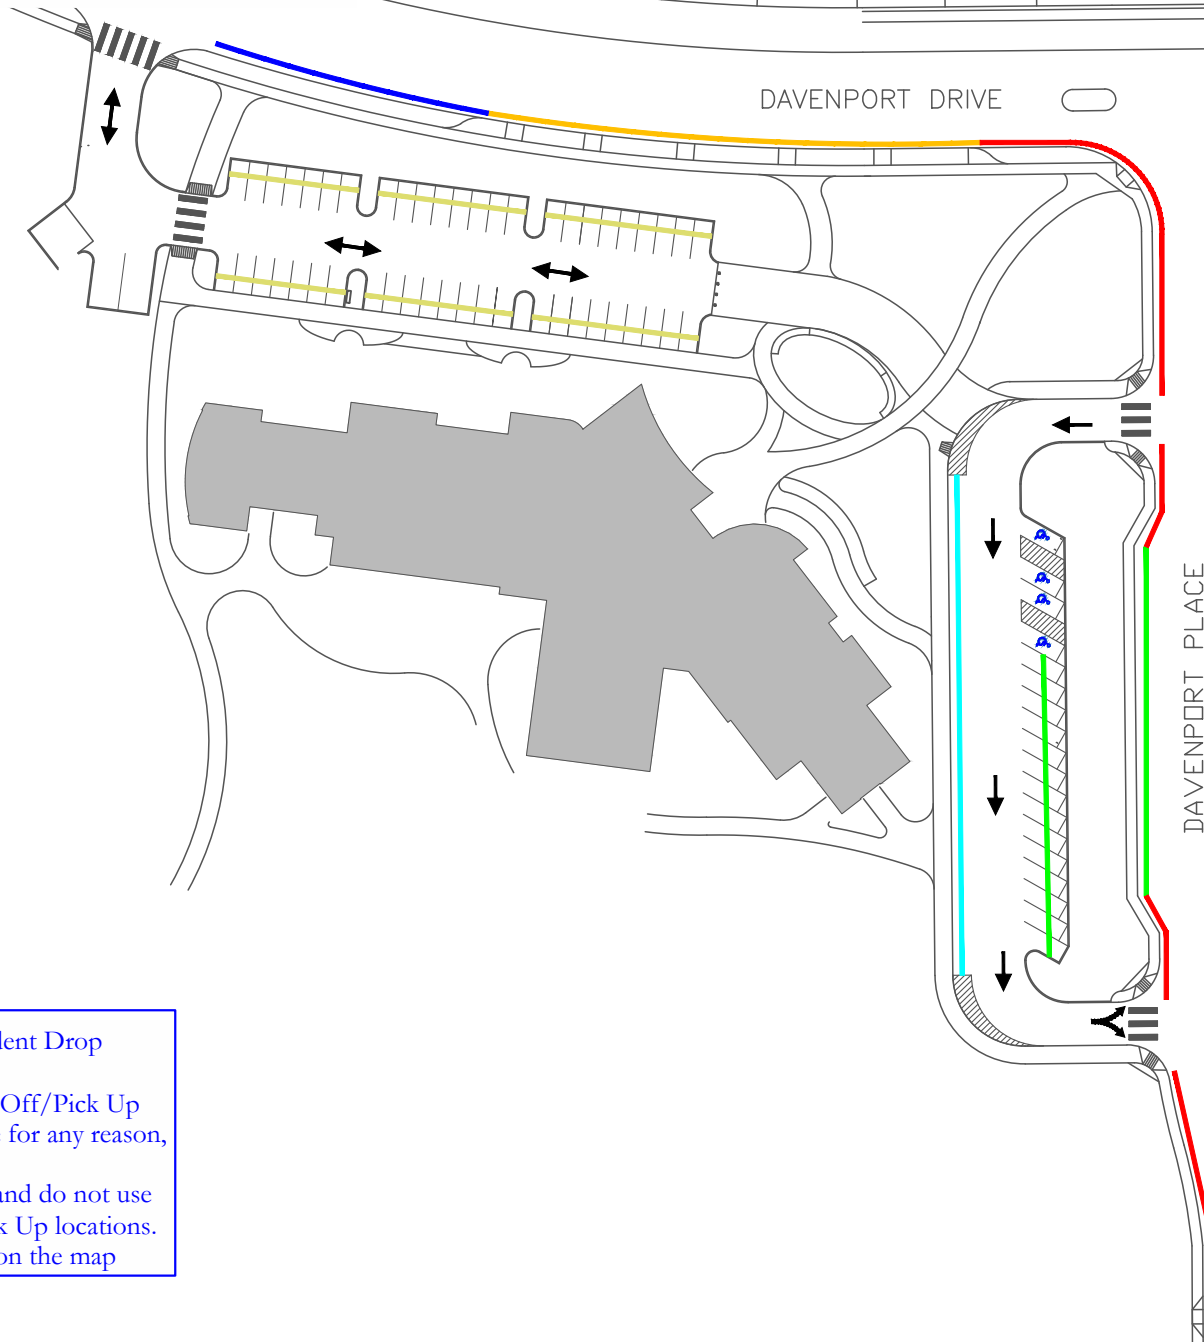

# Davidson Creek Elementary School Traffic Management Plan

Bus Zone	
Visitor Parking	
Pick Up & Drop Off Zone	
Alternate Pick Up & Drop Off Zone	
Staff Parking	
No Parking/ No Stopping	
Traffic Flow Direction	

- Please do not use staff parking lot for student Drop Off/Pick Up.
- Please remain in your vehicle in the Drop Off/Pick Up Zone. If you need to go leave your vehicle for any reason, please use the visitor parking areas.
- Please be considerate of nearby residents and do not use the front of their homes as Drop Off/Pick Up locations. Please use designated locations identified on the map